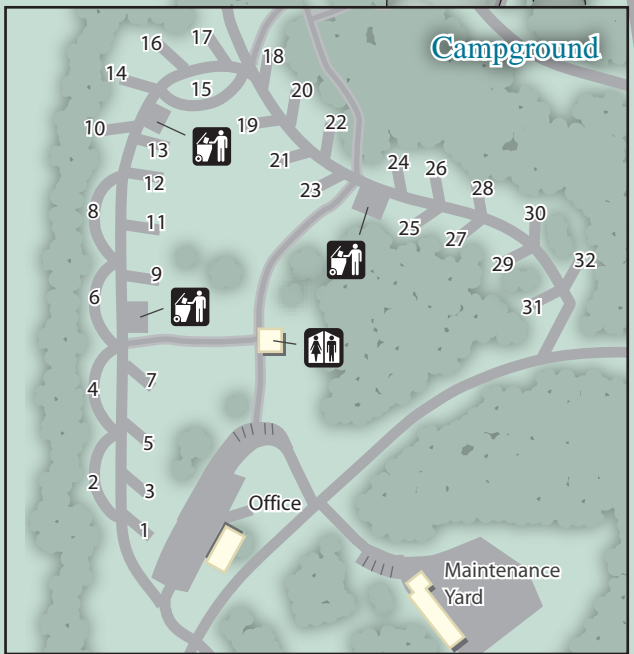

Armitage Park

Lane County Parks

- Parking (250 Cars, 10 Cars & Trailers)
- Disabled Parking Available
- Restrooms (ADA)
- Picnic Areas (With Grills)
- Boat Ramp
- Camping (ADA)
- Trash Receptacle
- Fee Station
- Park Boundary
- Paved Walkway
- Trail

Latitude: 44° 6' 39.8"
 Longitude: -123° 3' 5.36"
 Acres: 63.9
 TRS: 170309 & 170310

Ownership: Lane County